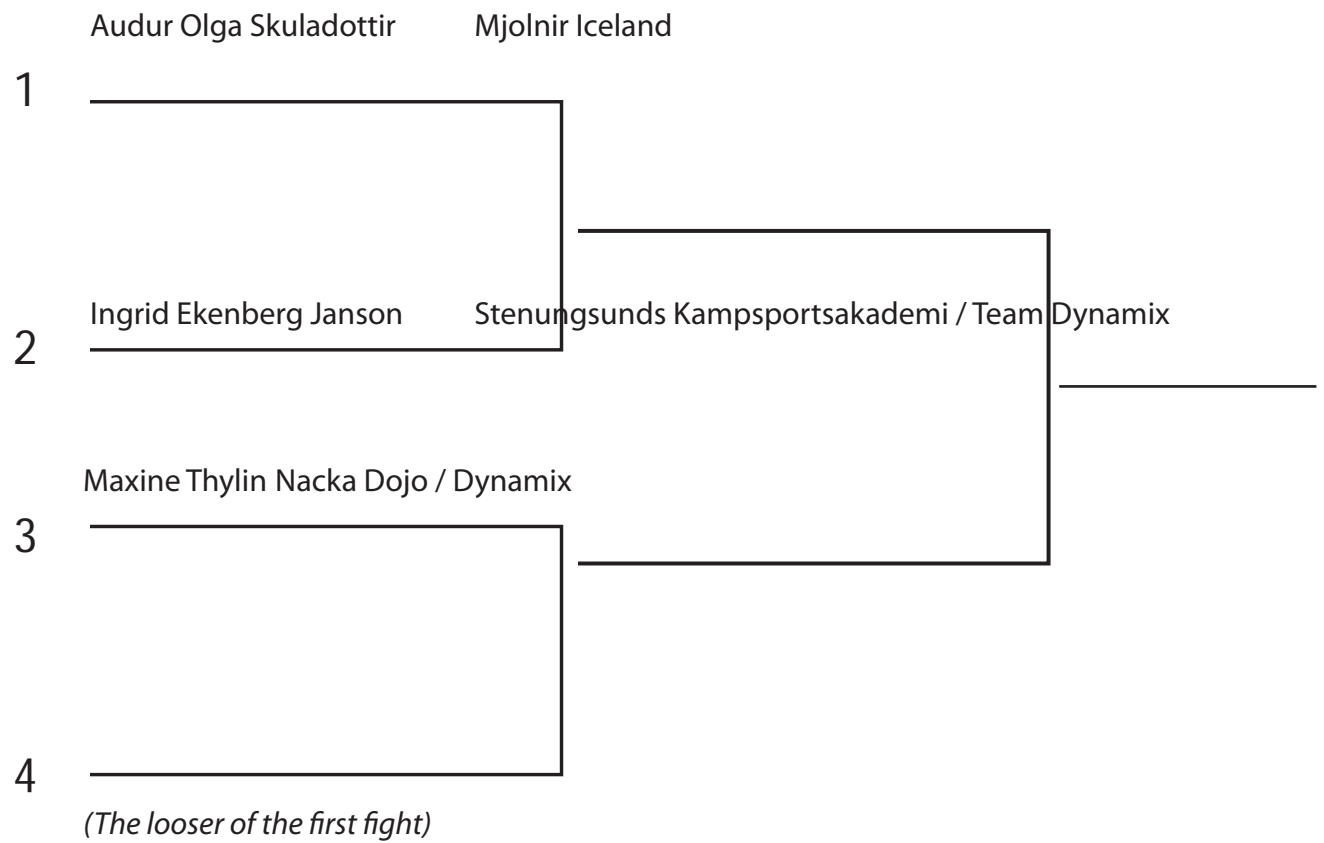

# Female Adult (18 years and up) Purple Belts -64.0 kg

Bracket Start 13:30 Saturday

- 1 \_\_\_\_\_
- 2 \_\_\_\_\_
- 3 \_\_\_\_\_
- 3 \_\_\_\_\_